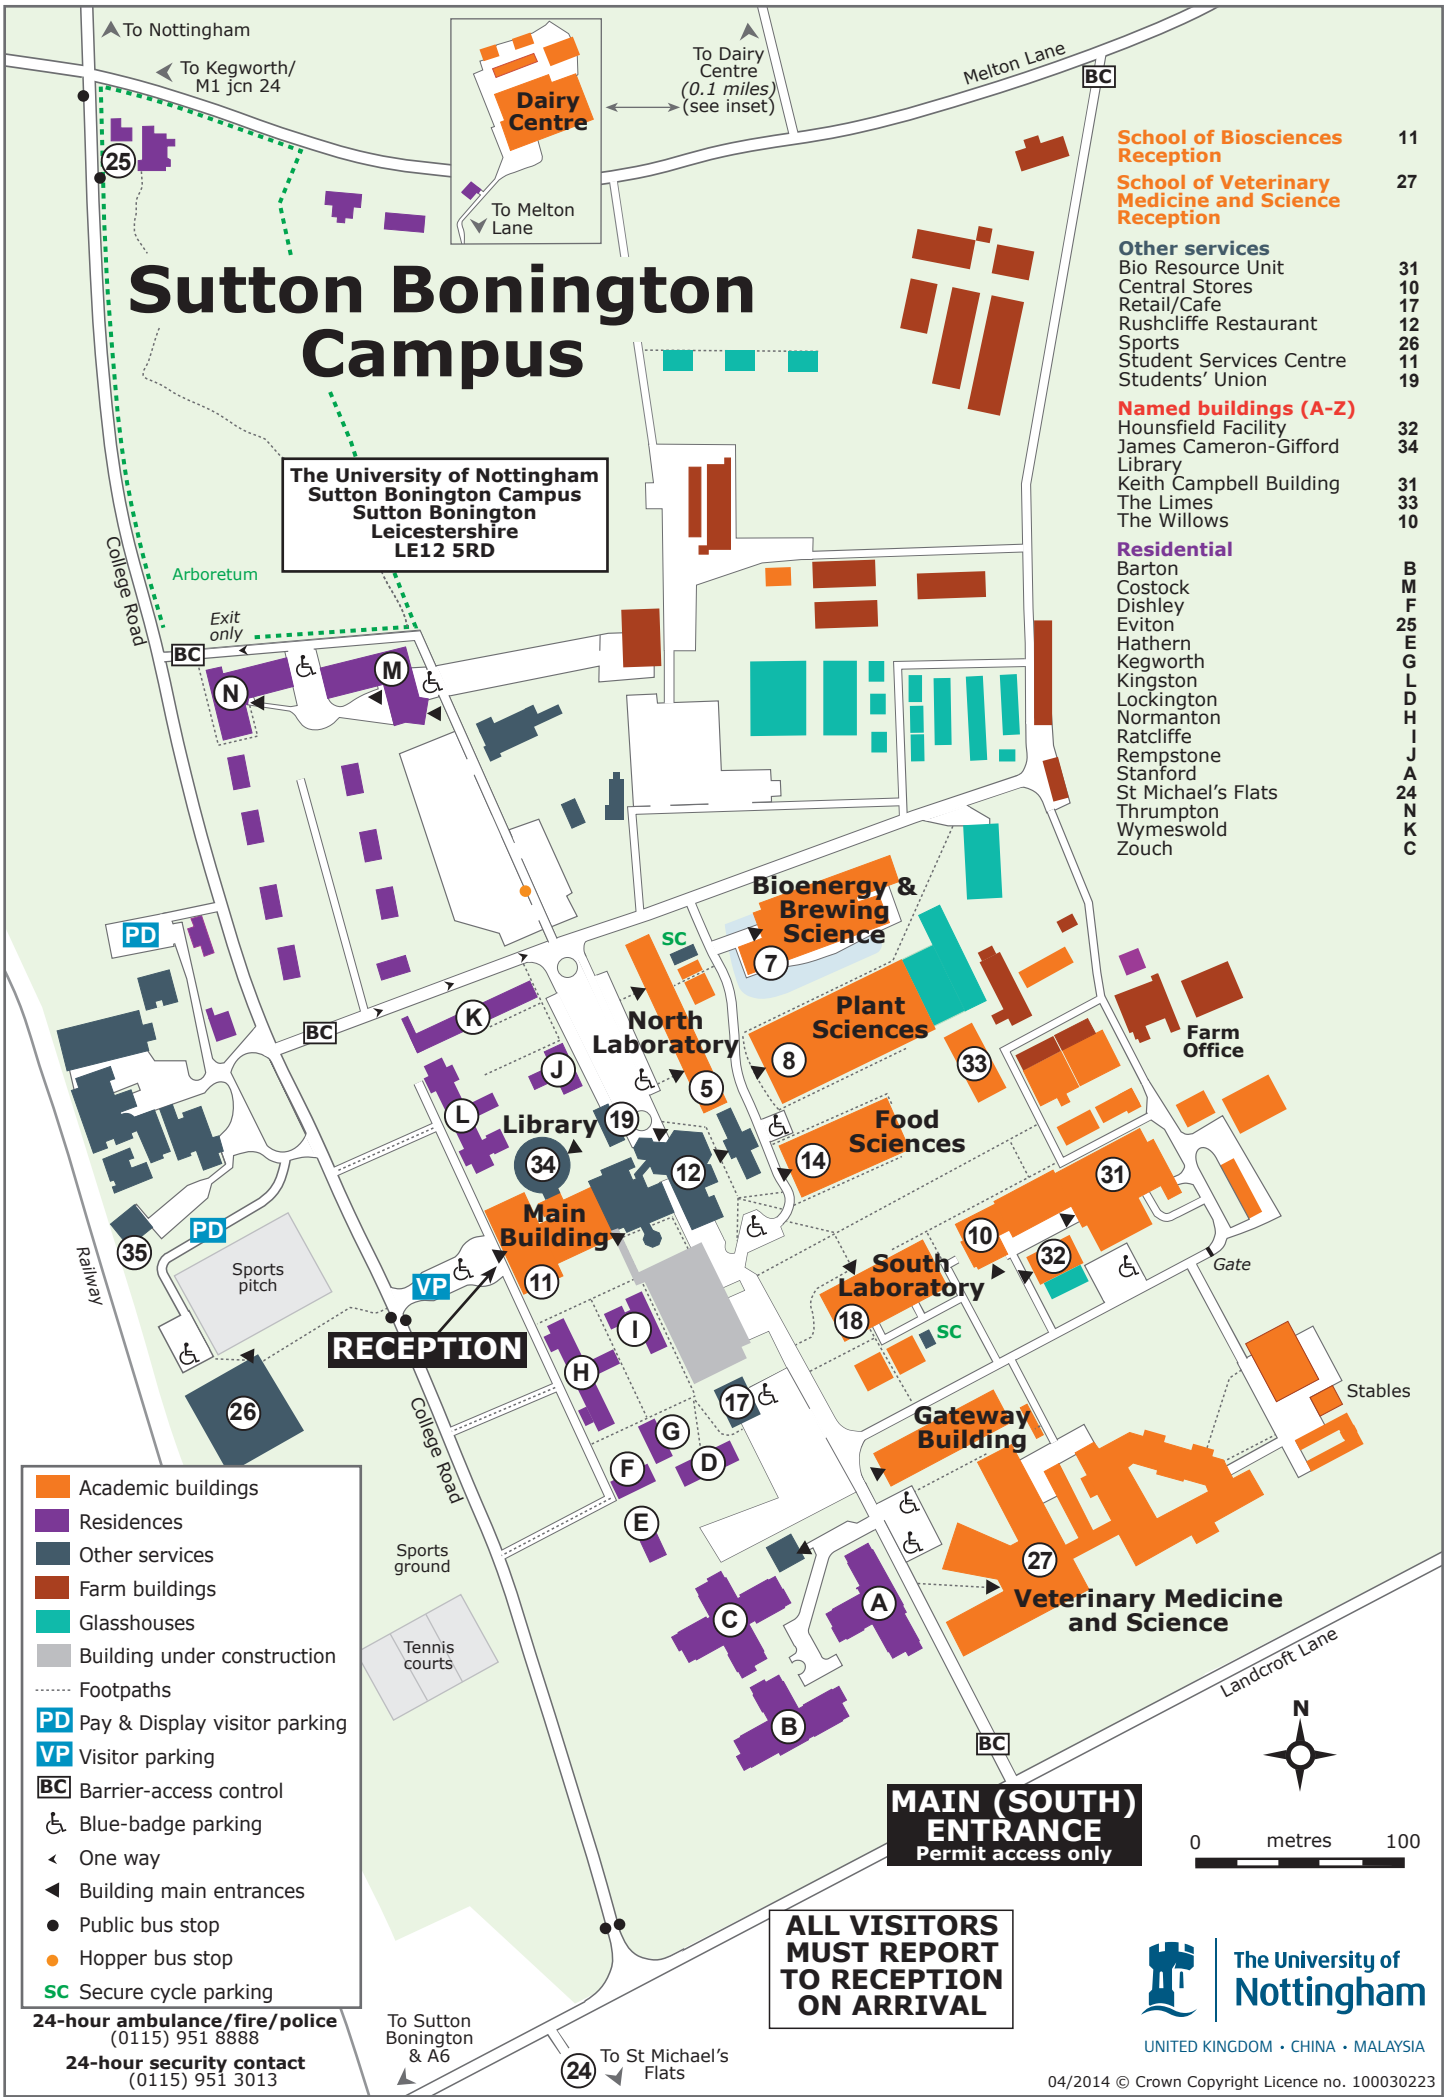

# Sutton Bonington Campus

The University of Nottingham  
Sutton Bonington Campus  
Sutton Bonington  
Leicestershire  
LE12 5RD

<b>School of Biosciences Reception</b>	11
<b>School of Veterinary Medicine and Science Reception</b>	27
<b>Other services</b>	
Bio Resource Unit	31
Central Stores	10
Retail/Cafe	17
Rushcliffe Restaurant	12
Sports	26
Student Services Centre	11
Students' Union	19
<b>Named buildings (A-Z)</b>	
Hounsfield Facility	32
James Cameron-Gifford Library	34
Keith Campbell Building	31
The Limes	33
The Willows	10
<b>Residential</b>	
Barton	B
Costock	M
Dishley	F
Eviton	25
Hathern	E
Kegworth	G
Kingston	L
Lockington	D
Normanton	H
Ratcliffe	J
Rempstone	I
Stanford	A
St Michael's Flats	24
Thrumpton	N
Wymeswold	K
Zouch	C

- Academic buildings
- Residences
- Other services
- Farm buildings
- Glasshouses
- Building under construction
- ..... Footpaths
- PD Pay & Display visitor parking
- VP Visitor parking
- BC Barrier-access control
- ♿ Blue-badge parking
- < One way
- ▶ Building main entrances
- Public bus stop
- Hopper bus stop
- SC Secure cycle parking

**24-hour ambulance/fire/police**  
(0115) 951 8888

**24-hour security contact**  
(0115) 951 3013

**ALL VISITORS  
MUST REPORT  
TO RECEPTION  
ON ARRIVAL**

**MAIN (SOUTH)  
ENTRANCE**  
Permit access only

UNITED KINGDOM • CHINA • MALAYSIA